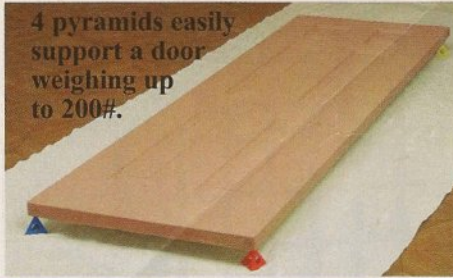

4 pyramids easily support a door weighing up to 200#.

Colors may vary.

Make Life Easier® (800) 522-0227

Painter's Pyramid™

No need to wait for paint to dry. Put these clever supports to work. They let you complete two-sided painting projects in one session. Balance door or shelving atop pyramids . . . paint top surface . . . turn project over then paint edges and other side. Tiny contact points won't leave marks or penetrate work material. Made from strong yet lightweight nonstick plastic; impermeable to paints and solvents. And you can attach them to sawhorses as needed. 2" high; stackable, for easy storage. We'll send the set of 18, in colors as available.