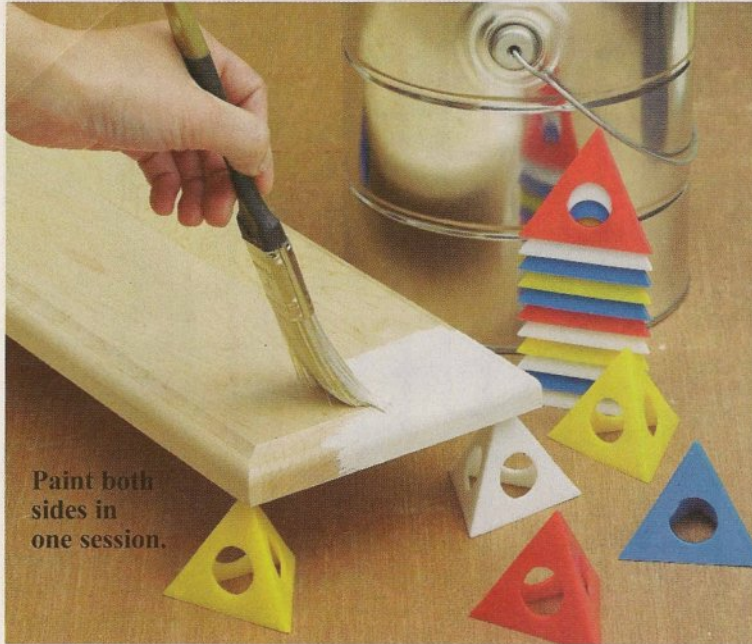

4 pyramids easily support a door weighing up to 200#.

Colors may vary.

Make Life Easier® (800) 522-0227

Painter's Pyramid™

No need to wait for paint to dry. Put these clever supports to work. They let you complete two-sided painting projects in one session. Balance door or shelving atop pyramids . . . paint top surface . . . turn project over then paint edges and other side. Tiny contact points won't leave marks or penetrate work material. Made from strong yet lightweight nonstick plastic; impermeable to paints and solvents. And you can attach them to sawhorses as needed. 2" high; stackable, for easy storage. We'll send the set of 18, in colors as available.

Paint both sides in one session.

**Pyramid-Shaped
Painters' Supports**
#11-17047-9 Only ~~\$15~~ **\$12**

SAVE MORE!
See Early Order
Discount

Strong reusable Cable Clamps®.

Air and water hoses. Electrical or extension cords. Rope, power tools, kitchen appliances. Just a sample of what you can secure with these infinitely reusable clamps. They replace tape, ties and hook-and-loop products. Open up wide for loading then ratchet closes for a custom grasp: just push the trigger for quick release. Made from rugged polymers and stainless steel. We'll send one each small, medium and large Cable Clamp plus a single huge Mega Clamp™ for bundles up to 4" in diameter.